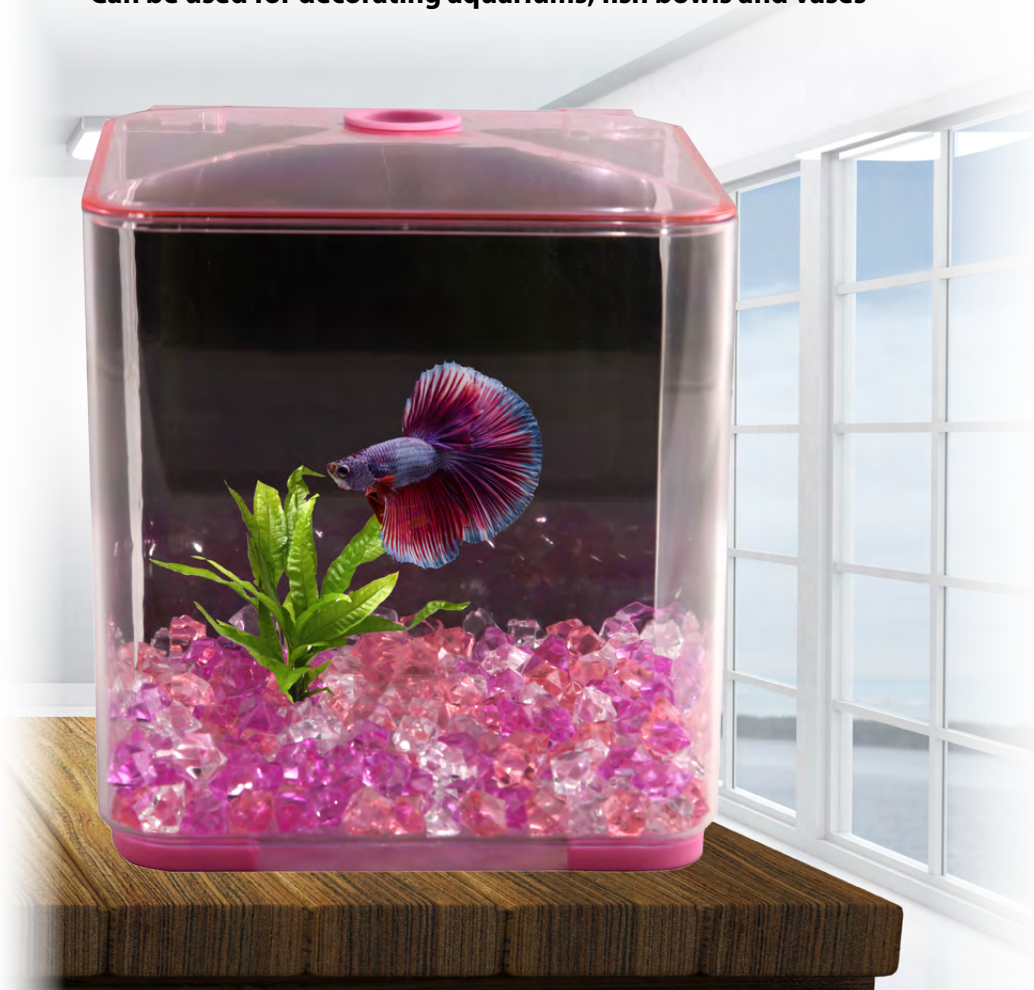

Crystal Gems Acrylic Gravel

The Aqua One Crystal Gems Acrylic Gravel brings colour and life into your aquarium!

The aquarium safe gravel is available in many colours and serves multiple aesthetic and practical purposes in the aquarium.

Suitable for: Betta

Features & Benefits:

- Designer eye catching colours
- Aquarium Safe
- Can be used for decorating aquariums, fish bowls and vases

Sunset

Blue Ice

Purple Passion

Lucky Charm

Frosty Blue