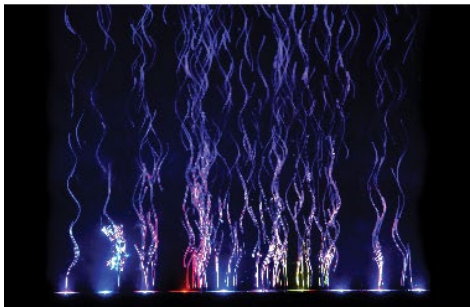

LED Bubble Curtain

The Aqua One LED Bubble Curtain adds colour and movement to your aquarium.

The continually changing colours and stream of bubbles creates a captivating and dynamic bubble and LED light display, whilst providing vital aeration to your aquarium.

The Aqua One LED Bubble Curtain brightens up any aquarium, making it the perfect addition!

Suitable for: Coldwater, Tropical & Marine

FEATURES & BENEFITS:

- Creates a captivating and dynamic bubble and light display, whilst providing vital aeration to your aquarium – Colours include Blue, Purple, Red, Green, Orange and Multi Colour (Combination of All Colours)
- Easy suction cup installation
- Includes 3m airline hose
- Cable length of 1.6m
- Safe and non toxic
- Add life and colour to your aquarium

PRICE & TECHNICAL INFORMATION

Code	Description	Inner Carton	Outer Carton
14050	Airstone LED Colour Changing 25cm	1	24
14052	Airstone LED Colour Changing 45cm	1	24

SUITABILITY GUIDE

9 325136 137279

14050

9 325136 137286

14052

Creates a captivating and dynamic bubble and light display

NOTES, HINTS & TIPS:

- An air pump is required to pump the bubbles through the LED Bubble Curtain and is not included. We recommend using the Aqua One Stellar 110 (# 94133) for the 25cm LED Bubble Curtain or the Aqua One Stellar 200 (# 94134) for the 45cm LED Bubble Curtain.