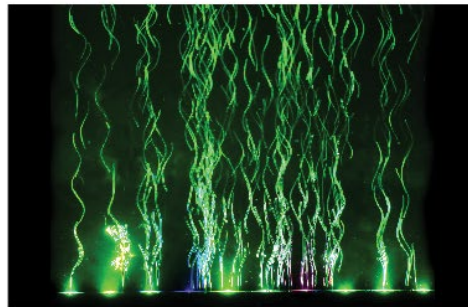

LED Bubble Curtain

The Aqua One LED Bubble Curtain adds colour and movement to your aquarium.

The continually changing colours and stream of bubbles creates a captivating and dynamic bubble and LED light display, whilst providing vital aeration to your aquarium.

The Aqua One LED Bubble Curtain brightens up any aquarium, making it the perfect addition!

Suitable for: Coldwater, Tropical & Marine

FEATURES & BENEFITS:

- Creates a captivating and dynamic bubble and light display, whilst providing vital aeration to your aquarium – Colours include Blue, Purple, Red, Green, Orange and Multi Colour (Combination of All Colours)
- Easy suction cup installation
- Includes 3m airline hose
- Cable length of 1.6m
- Safe and non toxic
- Add life and colour to your aquarium

PRICE & TECHNICAL INFORMATION

Code	Description	Inner Carton	Outer Carton
14050	Airstone LED Colour Changing 25cm	1	24
14052	Airstone LED Colour Changing 45cm	1	24

SUITABILITY GUIDE

9 325136 137279

14050

9 325136 137286

14052

Creates a captivating and dynamic bubble and light display

NOTES, HINTS & TIPS:

- An air pump is required to pump the bubbles through the LED Bubble Curtain and is not included. We recommend using the Aqua One Stellar 110 (# 94133) for the 25cm LED Bubble Curtain or the Aqua One Stellar 200 (# 94134) for the 45cm LED Bubble Curtain.